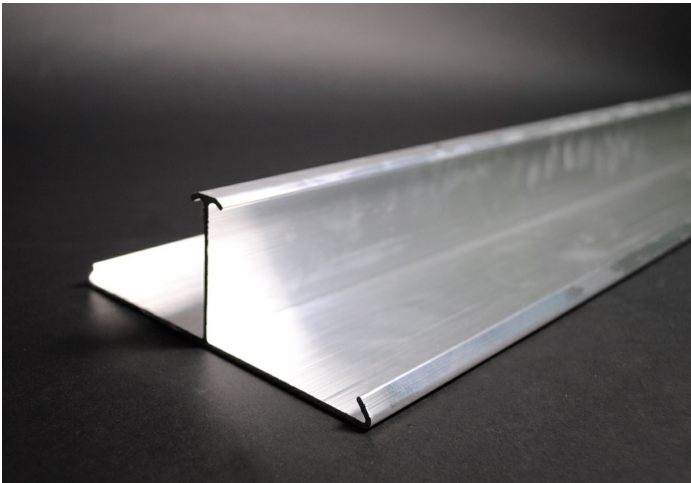

**Wiremold**  
**Wiremold ALDS4000 Series Raceway Base**  
Part No. ALDS4000B

The 4000 Designer Series Aluminum Raceway from Legrand provides an aesthetically and functionally superior alternative to existing raceway profiles. ALDS4000 Series Raceway includes a variety of innovative features and fittings that save installation time, cost less to specify, and provide 1/3 more wiring capacity than conventional box-style raceway profiles. ALDS4000 Series Raceway is a dual service aluminum raceway, with twin covers and a built-in divider that provides full isolation of services. With its increased capacity and unique downward-facing activation capabilities, ALDS4000 Series Raceway is ideal for any commercial, institutional, or industrial application requiring a high capacity metal raceway.

### Dimensions

Product Width US	120.0 in	Product Weight US	34.85 lb
Product Volume US	1320.0 cu in	Product Depth US	2.0 in
Product Height US	5.5 in		