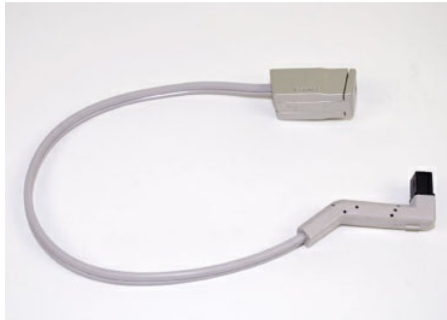

adorne Collection
Discontinued - adorne® LED Light Extender, Titanium
Part No. ALEXTLEDTM4

Ideal for corner cabinet installations, the LED Light Extender enables adorne LED lights to be mounted up to 22 inch from backsplash by extending cord length beyond default 11 inch. Pair it with the adorne LED Linear Light to enjoy a bright lighting option for illuminating countertop work spaces that plugs directly into any system module. The recommended positioning of the LED Linear Light is one light for every 18 inches of modular track. **WARNING:** This product can expose you to chemicals including DBP, which is known to the State of California to cause birth defects or other reproductive harm. For more information, go to www.P65Warnings.ca.gov

Features & Benefits

Installs in 2 minutes or less, simply plug into any module opening to begin lighting counter work spaces

Must be used with an adorne Control Box within a Under-Cabinet Lighting and Power System

Designed for use with the adorne Under-Cabinet Lighting and Power System only. Exclusively fits onto the adorne Modular Track

Specifications

General Info

Product Line	Pass & Seymour	Color	Titanium
UPC Number	786776178265	Country Of Origin	China
Features	Plug-In	Application Sector	Residential
Standard	ETL Listed	Warranty Type	1-Year Limited Warranty