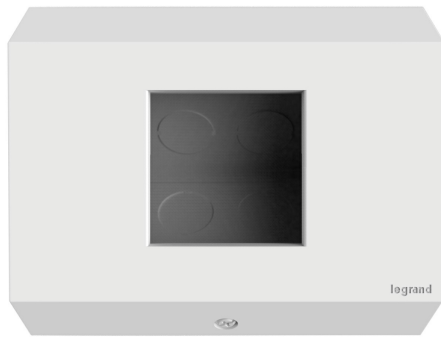

adorne Collection
Discontinued - adorne® 1-Gang Control Box No Devices
Part No. APCB4W1

Add the lighting control or power access for your adorne Under-Cabinet solution by connecting this 1-gang control box to the existing in-wall wiring. Easily customize with adorne devices of your choosing, for clean counters and more functional space, all without interrupting your backsplash. 2-Gang Control Box also available.

Features & Benefits

Perfect for eliminating clutter and creating a more functional kitchen counter space

Keeps countertops free of the hazards and mess of wires

Connects to existing in-wall wiring. Add adorne switch, outlet or dimmer devices to power your customized Under-Cabinet Lighting and Power System

Single-pole operation is ideal for controlling a garbage disposal or adorne LED Linear Lights

Designed for professional, hard-wired installations

Once installed, this item is designed to fit onto the adorne Modular Track