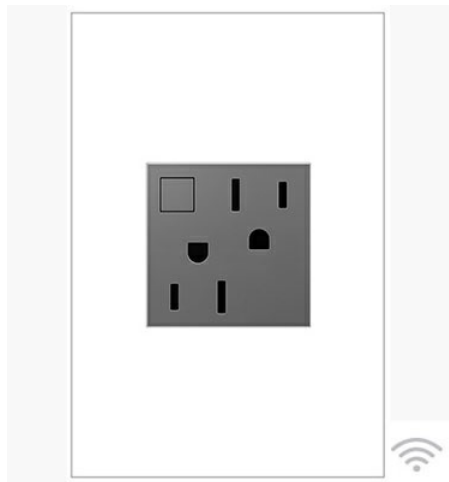

**adorne Collection**  
adorne®15A Wi-Fi Ready Outlet  
Part No. ARPS15RF2M4

Upgrade a standard outlet for style and added control with this Wi-Fi Ready Outlet from adorne. Pair the outlet with a Wi-Fi Ready Remote Switch for multi-location control of a table or floor lamp plugged into the outlet. The Wi-Fi Ready Outlet features an on/off switch to conserve energy when not in use, and is tamper-resistant to help keep children protected. Made exclusively for use with screwless Wall Plates from the adorne® Collection, sold separately.

### Features & Benefits

Installs in 15 minutes or less, fitting into an existing electrical box. No new wiring required for typical installation.

Pairs with the Wi-Fi Ready Remote Switch for multi-location control of a plugged in lamp or small appliance.