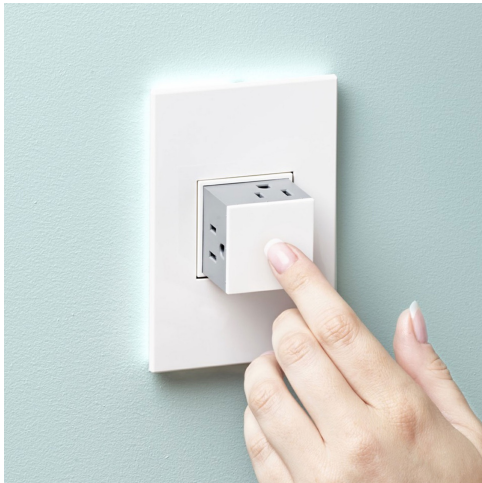

adorne Collection
adorne® 15A 1-Gang Pop-Out Outlet, White
Part No. ARPTR151GW2

The cleverest way to add power and style, the Pop-Out Outlet extends to offer 3-plug access, then uniquely disappears back into the wall with a simple push when not in use. Made exclusively for use with screwless Wall Plates from the adorne® Collection, sold separately.

Features & Benefits

For complete installation, device must be paired with an adorne® screwless Wall Plate (not included). Available in a range of contemporary colors and stunning finishes.

Provides additional power with 3-plug access when extended from wall.

Perfect anywhere you'd like to hide outlets when not in use, for added style and safety.

Disappears back into the wall with a simple push when not needed.

Comes with a special frame for mounting and requires a deep electrical outlet (22.5 cubic inches). No new wires required for typical installation.

More color options available to fit any style, including finishes to match current hardware and lighting trends.

Specifications

General Info

Product Line	Pass & Seymour	Color	White
Finish	Matte	UPC Number	786776178609
Country Of Origin	China	Number of Receptacles	3
Features	Pop-Out	Device Front Face Size	Full-Size
Device Backbody Size	Plus-Size	Outlet Type	Pop-Out, Tamper-Resistant
Application Sector	Residential	Standard	CULUS
Warranty Type	Limited Lifetime Warranty	Type	Outlet