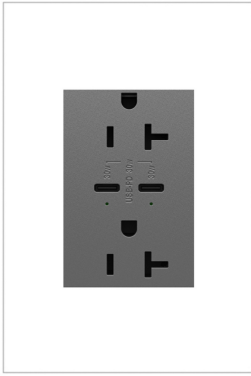

adore Collection

adore® 20A Tamper-Resistant Ultra-Fast Plus Power Delivery USB Type-C/C Outlet, Plus-Size, Magnesium

Part No. ARTRUSB20PD30M4

Charge phones, tablets and more up to 40% faster, with Ultra-Fast USB Outlets from the adore® Collection. Made to deliver a leading 6 amps of power, it provides a fast, future-proof solution for convenient in-wall charging without an adapter. Easily replacing traditional outlets in as little as ten minutes, this Ultra-Fast USB Outlet transforms your space with modern functionality and the unique, contemporary aesthetic of adore. Made exclusively for use with screwless Wall Plates from the adore® Collection, sold separately.

Features & Benefits

For complete installation, device must be paired with an adore® screwless Wall Plate (not included). Available in a range of contemporary colors and stunning finishes.

Built for intelligent charging, the outlet detects and delivers the precise amount of power needed to maximize charging speeds.

Replaces a traditional outlet easily, in as little as 10 minutes, with features like scalloped cover design and posted side-wire terminal screws for faster installation.

Charges the latest devices up to 2X faster, thanks to the industry-leading 6.0A of our Ultra-Fast line and a whopping 30W of power courtesy of advanced Power Delivery.