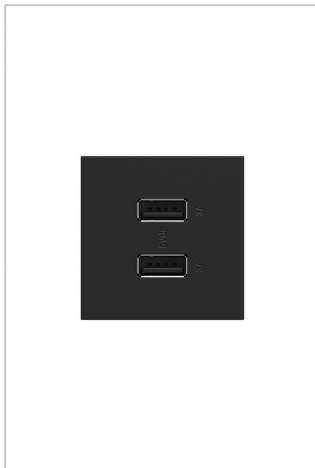

adorne Collection  
adorne® Ultra-Fast USB Type-A/A Outlet Module, Graphite  
Part No. ARUSB2AA6G4

Charge phones, tablets and more up to 40% faster, with Ultra-Fast USB Outlets from the adorne® Collection. Delivering a leading 6 amps of power to its two USB connections for faster in-wall charging, without an adapter. Made exclusively for use with screwless Wall Plates from the adorne® Collection, sold separately.

## Features & Benefits

For complete installation, device must be paired with an adorne® screwless Wall Plate (not included). Available in a range of contemporary colors and stunning finishes.

Features an industry-leading 6.0A of power, as well as Smart Chip technology, to maximize charging speed for each USB connection.