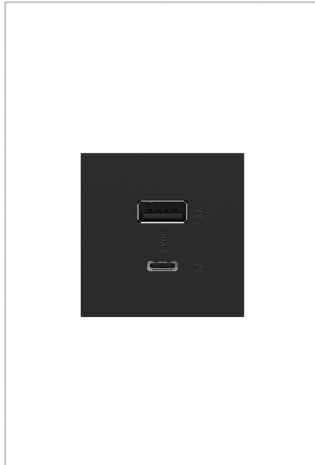

adorne Collection  
adorne® Ultra-Fast USB Type-A/C Outlet Module, Graphite  
Part No. ARUSB2AC6G4

Charge phones, tablets and more up to 40% faster, with Ultra-Fast USB Outlets from the adorne® Collection. Made to deliver a leading 6 amps of power, it features two built-in USB connections, including one to fit USB Type-C devices, and provides a fast, future-proof solution for convenient in-wall charging without an adapter. Easily replacing traditional outlets in as little as ten minutes, this Ultra-Fast USB Outlet transforms your space with modern functionality and the unique, contemporary aesthetic of adorne. Made exclusively for use with screwless Wall Plates from the adorne® Collection, sold separately.

## Features & Benefits

For complete installation, device must be paired with an adorne® screwless Wall Plate (not included). Available in a range of contemporary colors and stunning finishes.

Features an industry-leading 6.0A of power, as well as Smart Chip technology, to maximize charging speed for each USB connection.