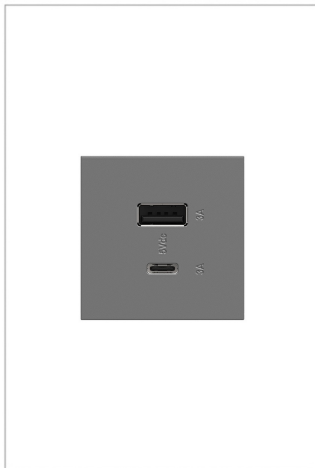

adorne Collection
adorne® 15W USB Outlet, Type A/C, Magnesium
Part No. ARUSB2AC6M4

Charge phones, tablets and more up to 40% faster, with USB Outlets from the adorne® Collection. Made to deliver a leading 6 amps of power, it features two built-in USB connections, including one to fit USB Type-C devices, and provides a fast, future-proof solution for convenient in-wall charging without an adapter. Easily replacing traditional outlets in as little as ten minutes, this USB Outlet transforms your space with modern functionality and the unique, contemporary aesthetic of adorne. Made exclusively for use with screwless Wall Plates from the adorne® Collection, sold separately.

Features & Benefits

For complete installation, device must be paired with an adorne® screwless Wall Plate (not included). Available in a range of contemporary colors and stunning finishes.

Features an industry-leading 6.0A of power, as well as Smart Chip technology, to maximize charging speed for each USB connection.