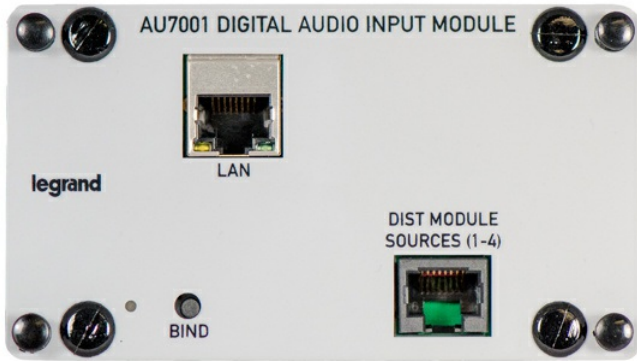

The Digital Audio Input Module provides the Digital Audio System with access to streaming digital music and services. Content is accessible from any zone within the system, or from all zones simultaneously. The AU7001 includes built-in access to I

Features & Benefits

Provides one output of digital audio content

Built-in access to streaming services including, Spotify, iHeartRadio, Pandora, Napster, SiriusXM, and TuneIn

Allows streaming of networked digital content from iTunes, Windows Media Player libraries, and mobile devices

Includes "Top 10" feature for easy access to preset listening choices

Powered by the AU7000 Audio Distribution Module

Convenient single bay design*Streaming services subject to geographic availability. Service subscriptions may be required.