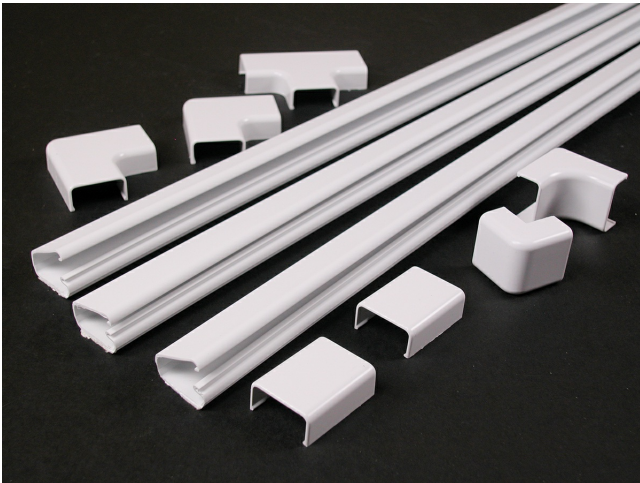

Wiremold  
CordMate II Kit - White  
Part No. C210

Especially suited for covering home entertainment wires, speaker cables, TV/video cabling and home office wiring. Organize and hide cords and cables easily. Self-adhesive backing makes for easy installation. Stylish design complements any interior setting. Paintable.

## Features & Benefits

12' of Cord Channel (3 sections, 4' long)

1 Inside Elbow

2 Couplings

This product meets the material restrictions of RoHS.

2 Flat Elbows

1 Outside Elbow

1 T-Fitting

### General Info

Product Line	Wiremold	Color	White
UPC Number	086698880490	Country Of Origin	United States
Application Sector	Residential	Standard	Raceway is not NRTL Listed and is only designed for use in protecting electrical cords and low voltage wiring and cabling.
Type	Raceway		