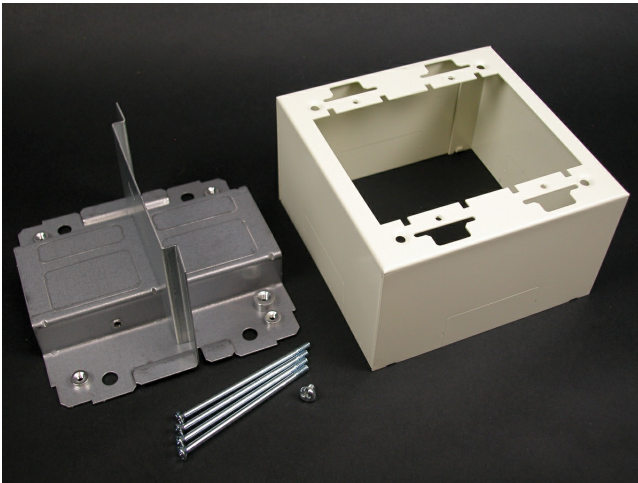

Wiremold  
2G DIV DEVICE BOX-FOG WHITE  
Part No. C2444D-2NFW

2400® Series Raceway is a single compartment raceway designed for communication or power applications and ideal for use in classrooms, offices, and hotel applications, or anywhere a small low profile raceway is needed. 2400D® Series Divided Raceway is a low profile steel raceway for use where a limited number of power and low voltage cables are required in the same raceway.

## Features & Benefits

Labor saving, over-the-raceway device box. Divided two-gang box allows both power and low voltage at a single point-of-use. For use with commercially available faceplates.

### Dimensions

Product Weight US	1.354 lb
-------------------	----------