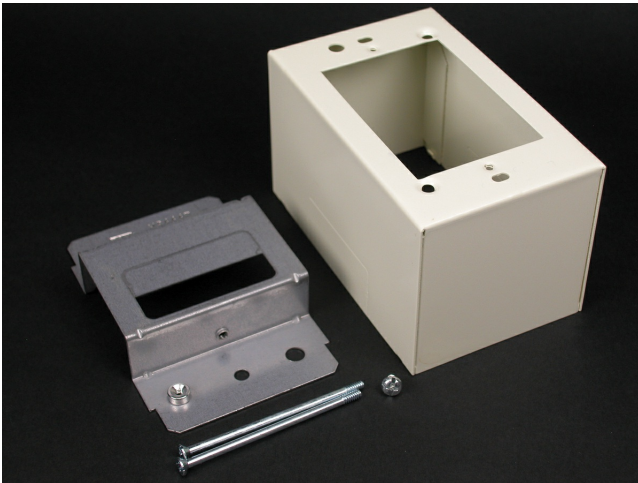

Wiremold
DEVICE BOX-FOG WHITE
Part No. C2444D-FW

2400® Series Raceway is a single compartment raceway designed for communication or power applications and ideal for use in classrooms, offices, and hotel applications, or anywhere a small low profile raceway is needed. 2400D® Series Divided Raceway is a low profile steel raceway for use where a limited number of power and low voltage cables are required in the same raceway.

Features & Benefits

One-gang, labor-saving, over-the-raceway box. Cover has twistout on each side for 2400 Series Raceway. Accepts industry standard faceplates for electrical and communication devices. NOTE: Accepts NEMA single-gang standard faceplates. Certified to Canadian Safety Standards for sale in Canada. When ordering this product for Canada, add "C" to the beginning of the part number to denote Canadian versions, i.e. "CV2444" or "C2444-FW".

Specifications

General Info

Product Line	Wiremold	UPC Number	786776139181
Country Of Origin	United States		

Dimensions

Product Width US	2.875 in	Product Height US	2.75 in
Product Length US	4.625 in		

Listing Agencies / 3rd Party Agencies