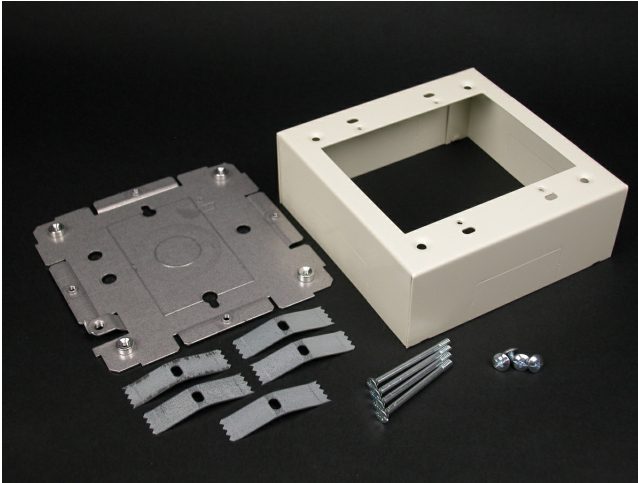

Wiremold
2G DEVICE BOX-FOG WHITE
Part No. C2448-2FW

2400® Series Raceway is a single compartment raceway designed for communication or power applications and ideal for use in classrooms, offices, and hotel applications, or anywhere a small low profile raceway is needed. 2400D® Series Divided Raceway is a low profile steel raceway for use where a limited number of power and low voltage cables are required in the same raceway.

Features & Benefits

Two-gang device box. Cover has twistouts on all four sides for 2400 Series Raceway. Base has knockout to enable extension from existing single-gang, flush wall box and 1/2" trade size KOs. Accepts industry standard faceplates for electrical and communication devices. NOTE: Accepts NEMA double-gang standard faceplates. Certified to Canadian Safety Standards for sale in Canada. When ordering this product for Canada, add "C" to the beginning of the part number to denote Canadian versions, i.e. "CV2444" or "C2444-FW".