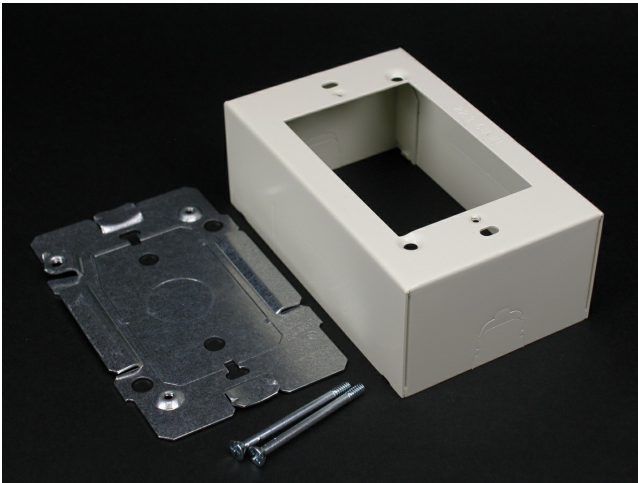

Wiremold
DEVICE BOX-FOG WHITE
Part No. C2448-FW

2400® Series Raceway is a single compartment raceway designed for communication or power applications and ideal for use in classrooms, offices, and hotel applications, or anywhere a small low profile raceway is needed. 2400D® Series Divided Raceway is a low profile steel raceway for use where a limited number of power and low voltage cables are required in the same raceway.

Features & Benefits

One-gang device box. Cover has twistout for 2400 Series Raceway on each side, and one twistout for 500 and 700 Series Raceway on the top and bottom. Base has knockout to enable extension from existing single-gang, flush wall box and 1/2" trade size KOs. Accepts industry standard faceplates for electrical and communication devices. NOTE: Accepts NEMA single-gang standard faceplates. Certified to Canadian Safety Standards for sale in Canada. When ordering this product for Canada, add "C" to the beginning of the part number to denote Canadian versions, i.e. "CV2444" or "C2444-FW".