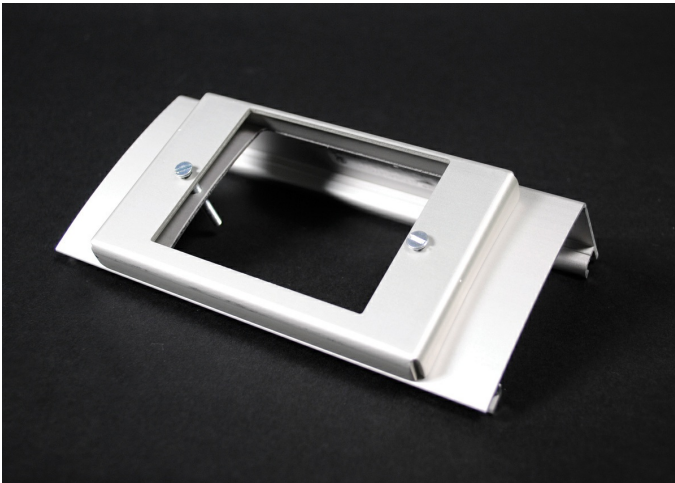

**Wiremold**  
**ALDS4000 SINGLE CHANNEL 1 GANG DEVICE PLATE**  
Part No. CALDS4047C

ALDS4000 Series™ Aluminum Raceway provides an aesthetically and functionally superior alternative to existing raceway profiles. ALDS4000 Series Raceway includes a variety of innovative features and fittings that save installation time, cost less to specify, and provide 1/3 more wiring capacity than conventional box-style raceway profiles. ALDS4000 Series Raceway is a dual service aluminum raceway, with twin covers and a built-in divider that provides full isolation of services. With its increased capacity and unique downward-facing activation capabilities, ALDS4000 Series Raceway is ideal for any commercial, institutional, or industrial application requiring a high capacity metal raceway.

## Features & Benefits

Use with commercially-available single-gang flush plate.