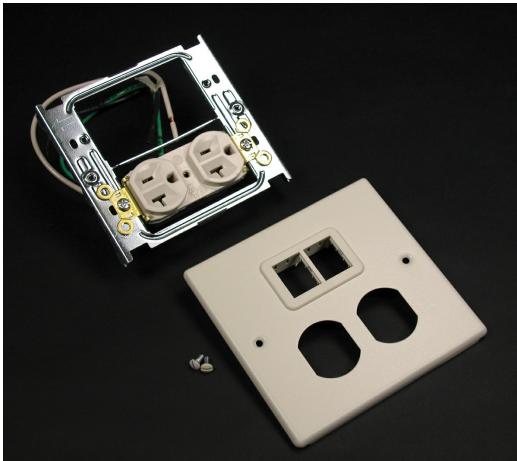

Wiremold
2-GANG W/ONE DUPLEX INSTALLED AND TRACJACK MINI ADAPTER-GRAY
Part No. CG4047WT

4000® Series Raceway is the work horse of surface raceway systems. 4000 Series Raceway can be divided for multi-service applications making it ideal for applications requiring a large cable capacity and dual-service requirements. Commercial, institutional, and industrial applications benefit from the rigid steel construction and durable ScuffCoat™ finish of this raceway. 4000 Series Raceway is also ideal for municipalities that have code requirements calling for all steel construction or that prohibit nonmetallic cable management systems.

Features & Benefits

Includes one Pass and Seymour 20A Duplex Receptacle with 12" wire leads installed on bracket. Includes mini adapter that accepts two Ortronics TracJack inserts.

NOTE: Certified to Canadian Safety Standards for sale in Canada. When ordering these products, change the "V" color prefix to "CV" or the "G" color prefix to "CG" to denote the Canadian versions.

Specifications

General Info

Product Line	Wiremold	UPC Number	786776042184
Country Of Origin	United States		

Dimensions

Product Weight US	0.665 lb
-------------------	----------

Listing Agencies / 3rd Party Agencies