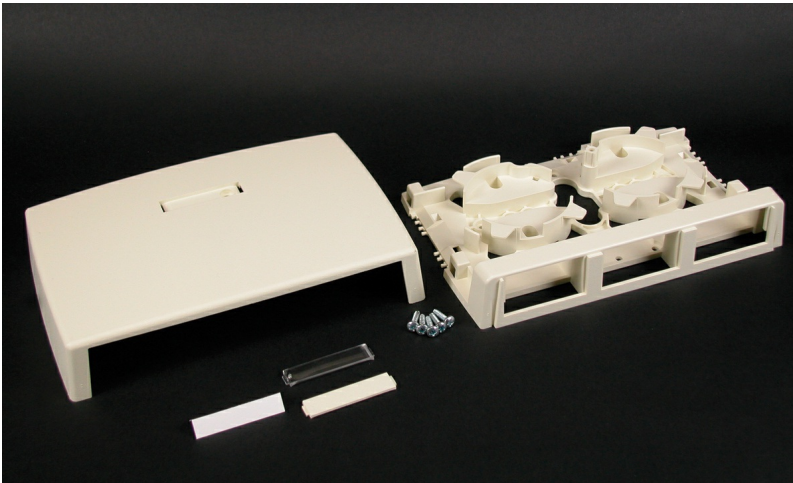

Wiremold  
400/800/2300 Three Insert Multimedia Box Fitting  
Part No. CM-MMB-233-WH

Fiber storage loop. Accepts three CM2 size Wiremold Open System communication modules or Pass and Seymour Activate Series inserts. Compatible with Wiremold 400, 800, and 2300 Series Raceways.

## Features & Benefits

Fiber storage loop. Accepts two CM2 size Wiremold Open System communication modules or Pass and Seymour Activate Series inserts. Compatible with Wiremold 400, 800, and 2300 Series Raceways.