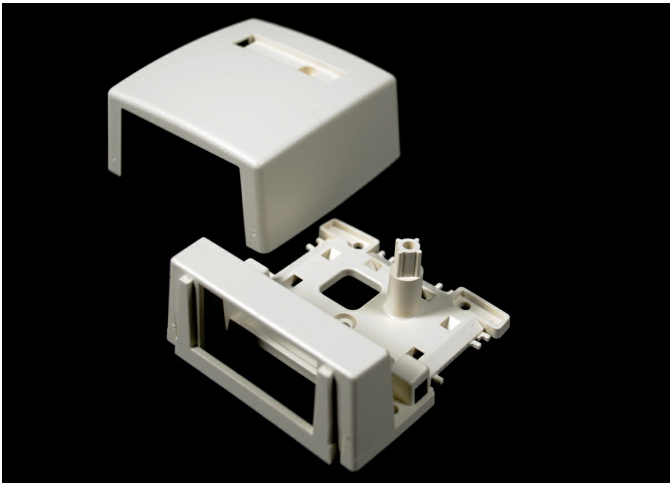

Wiremold
500/700 One Insert Multimedia Box
Part No. CM-MMB-571

Accepts one CM2 Wiremold Open System Communications Module or one Pass and Seymour Activate Series Insert. Compatible with 500 and 700 Series Raceway. Ivory finish.

Features & Benefits

Fiber storage loop. Accepts two CM2 size Wiremold Open System communication modules or Pass and Seymour Activate Series inserts. Compatible with Wiremold 400, 800, and 2300 Series Raceways.