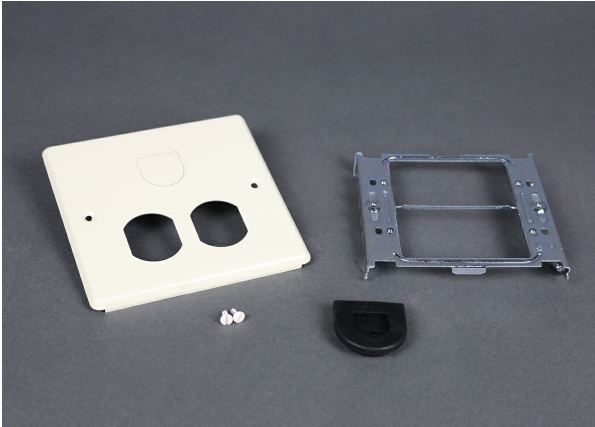

Wiremold
2-GANG W/ONE DUPLEX OPENING AND ONE MOUSE HOLE OPENING IVORY
Part No. CV4047BH

4000® Series Raceway is the work horse of surface raceway systems. 4000 Series Raceway can be divided for multi-service applications making it ideal for applications requiring a large cable capacity and dual-service requirements. Commercial, institutional, and industrial applications benefit from the rigid steel construction and durable ScuffCoat™ finish of this raceway. 4000 Series Raceway is also ideal for municipalities that have code requirements calling for all steel construction or that prohibit nonmetallic cable management systems.

Features & Benefits

Two-gang cover with duplex receptacle opening, mouse hole twist out and grommet.

Specifications

General Info

Product Line	Wiremold	UPC Number	786776045383
Country Of Origin	United States		