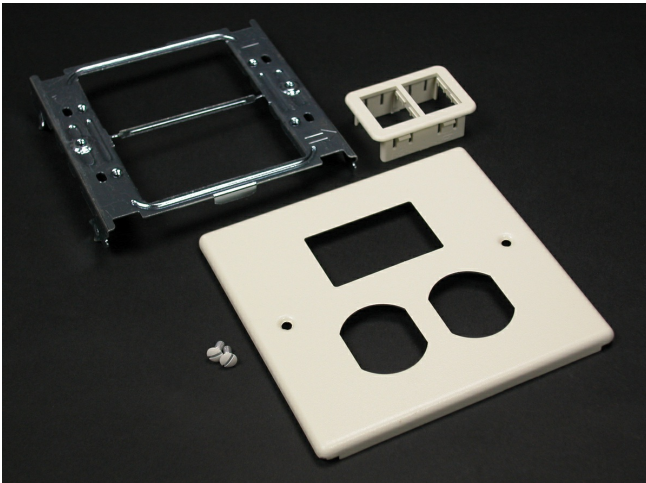

Wiremold
2-GANG DUPLEX AND TRACJACK MINI AD IVORY
Part No. CV4047BT

4000® Series Raceway is the work horse of surface raceway systems. 4000 Series Raceway can be divided for multi-service applications making it ideal for applications requiring a large cable capacity and dual-service requirements. Commercial, institutional, and industrial applications benefit from the rigid steel construction and durable ScuffCoat™ finish of this raceway. 4000 Series Raceway is also ideal for municipalities that have code requirements calling for all steel construction or that prohibit nonmetallic cable management systems.

Features & Benefits

Accepts 15A and 20A duplex receptacles and 106 style frames. Includes mini adapter that will accept two Ortronics TrakJack inserts. NOTE: Certified to Canadian Safety Standards for sale in Canada. When ordering these products, change the "V" color prefix to "CV" or the "G" color prefix to "CG" to denote the Canadian versions.

Specifications

General Info

Product Line	Wiremold	UPC Number	786776041378
Country Of Origin	United States		

Dimensions

Product Width US	4.75 in	Product Length US	5.125 in
------------------	---------	-------------------	----------