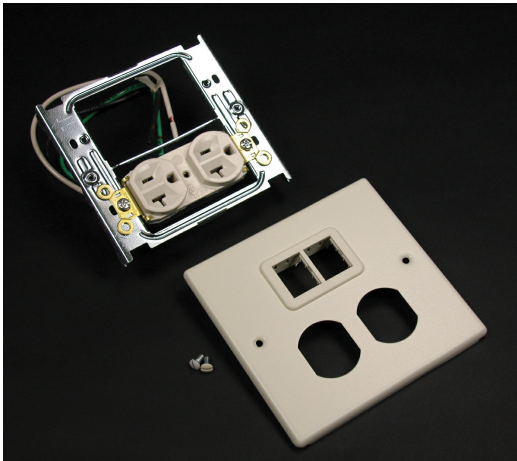

Wiremold
2-GANG W/ONE DUPLEX INSTALLED AND TRACJACK MINI ADAPTER-IVORY
Part No. CV4047WT

4000® Series Raceway is the work horse of surface raceway systems. 4000 Series Raceway can be divided for multi-service applications making it ideal for applications requiring a large cable capacity and dual-service requirements. Commercial, institutional, and industrial applications benefit from the rigid steel construction and durable ScuffCoat™ finish of this raceway. 4000 Series Raceway is also ideal for municipalities that have code requirements calling for all steel construction or that prohibit nonmetallic cable management systems.

Features & Benefits

Includes one Pass and Seymour 20A Duplex Receptacle with 12" wire leads installed on bracket. Includes mini adapter that accepts two Ortronics TracJack inserts. NOTE: Certified to Canadian Safety Standards for sale in Canada. When ordering these products, change the "V" color prefix to "CV" or the "G" color prefix to "CG" to denote the Canadian versions.

Specifications

General Info

Product Line	Wiremold	UPC Number	786776042139
Country Of Origin	United States		

Dimensions

Product Width US	4.75 in	Product Length US	5.125 in
------------------	---------	-------------------	----------