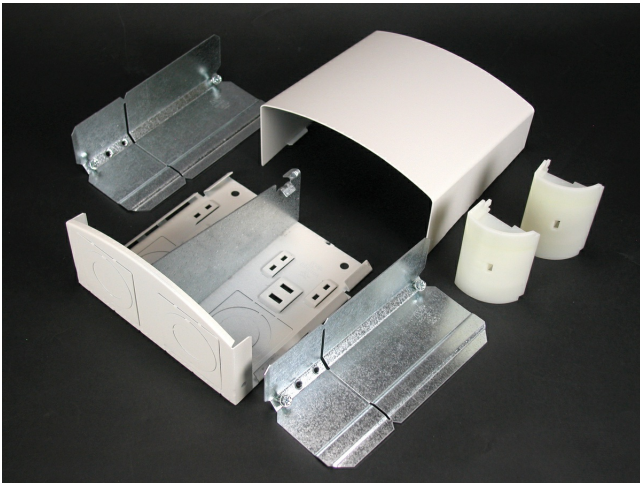

Wiremold
Discontinued - DS4000 Entrance-End-Fitting
Part No. DS4010A-DV

Full-capacity end fitting. Includes four 3/4" and 1 1/4" concentric trade size KOs and four 2 1/8" large capacity KOs.

Features & Benefits

Full-capacity end fitting. Includes four 3/4" and 1 1/4" concentric trade size KOs and four 2 1/8" large capacity KOs.

Specifications

General Info

Product Line	Wiremold	UPC Number	786776081268
Country Of Origin	United States	Application Sector	Commercial
Standard	cULus Listed Raceway: File E4376 Guide RJBT. Fittings: File E41751 Guide RJPR. Base & Blank Cover: Meets Article 386 of NEC. Meets Section 12-600 of CEC.	Type	Raceway

Dimensions

Product Width US	5.625 in	Product Length US	5.75 in
------------------	----------	-------------------	---------

Listing Agencies / 3rd Party Agencies

cULus ListingNumber	E41751	cULus Listed	Yes
---------------------	--------	--------------	-----