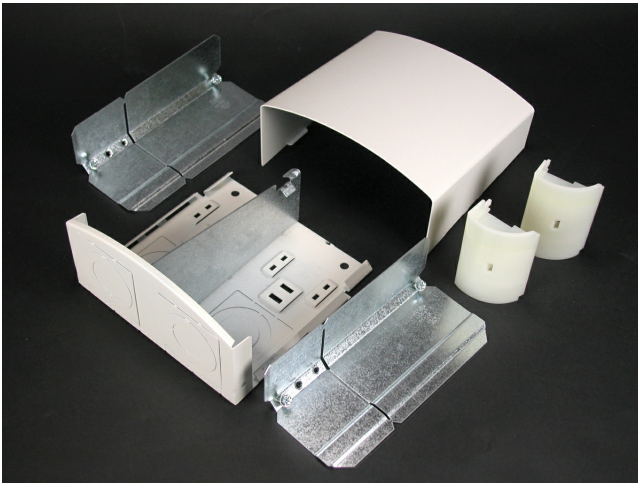

Wiremold
Discontinued - DS4000 Entrance-End-Fitting
Part No. DS4010A-DV

Full-capacity end fitting. Includes four 3/4" and 1 1/4" concentric trade size KOs and four 2 1/8" large capacity KOs.

Features & Benefits

Full-capacity end fitting. Includes four 3/4" and 1 1/4" concentric trade size KOs and four 2 1/8" large capacity KOs.

Specifications

General Info

Product Line	Wiremold	Color	Fog White
UPC Number	786776081268	Country Of Origin	United States
Application Sector	Commercial	Standard	cULus Listed Raceway: File E4376 Guide RJBT. Fittings: File E41751 Guide RJPR. Base & Blank Cover: Meets Article 386 of NEC. Meets Section 12-600 of CEC.
Warranty Type	1-Year from Installation or 2-Years from Day of Sale	Type	Raceway

Dimensions

Product Width US	5.625 in	Product Weight US	0.29 lb
Product Height US	3.0 in	Product Length US	5.75 in

Listing Agencies / 3rd Party Agencies

cULus ListingNumber	E41751	cULus Listed	Yes
---------------------	--------	--------------	-----