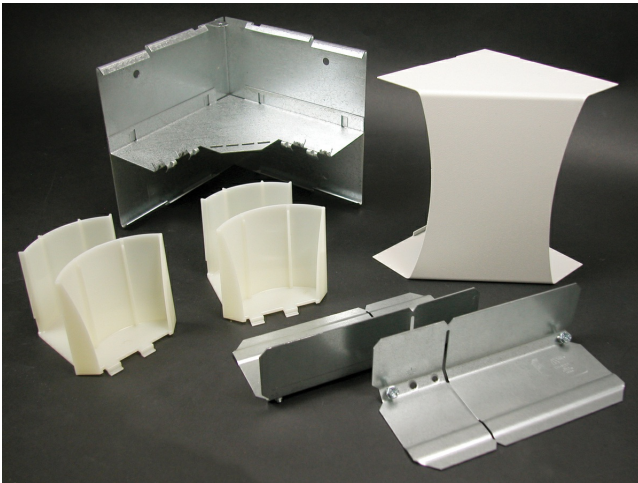

Wiremold  
Discontinued - DS4000 Internal Elbow Fitting  
Part No. DS4017-DV

90 degree full capacity divided internal elbow that provides a 2" (51mm) cable bend radius for fiber optic/UTP/STP installations. One pair of DS4001 Couplings included.

## Features & Benefits

90 degree full capacity divided internal elbow that provides a 2" (51mm) cable bend radius for fiber optic/UTP/STP installations. One pair of DS4001 Couplings included.