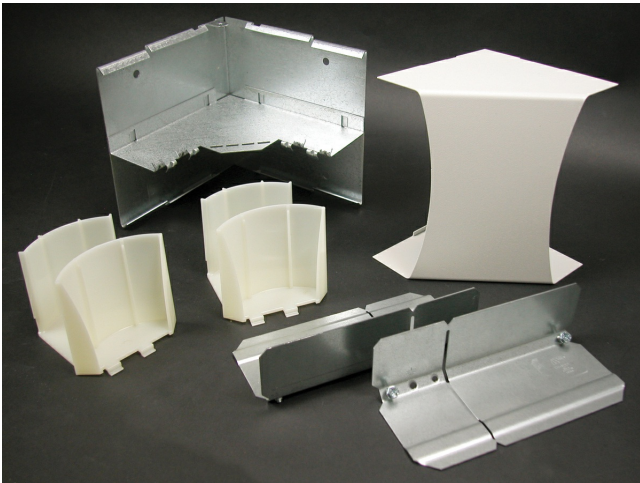

Wiremold
Discontinued - DS4000 Internal Elbow Fitting
Part No. DS4017-DV

90 degree full capacity divided internal elbow that provides a 2" (51mm) cable bend radius for fiber optic/UTP/STP installations. One pair of DS4001 Couplings included.

Features & Benefits

90 degree full capacity divided internal elbow that provides a 2" (51mm) cable bend radius for fiber optic/UTP/STP installations. One pair of DS4001 Couplings included.

Specifications

Dimensions

Product Height US	5.75 in	Product Length US	5.75 in
-------------------	---------	-------------------	---------

Listing Agencies / 3rd Party Agencies

cULus ListingNumber	E41751	cULus Listed	Yes
---------------------	--------	--------------	-----