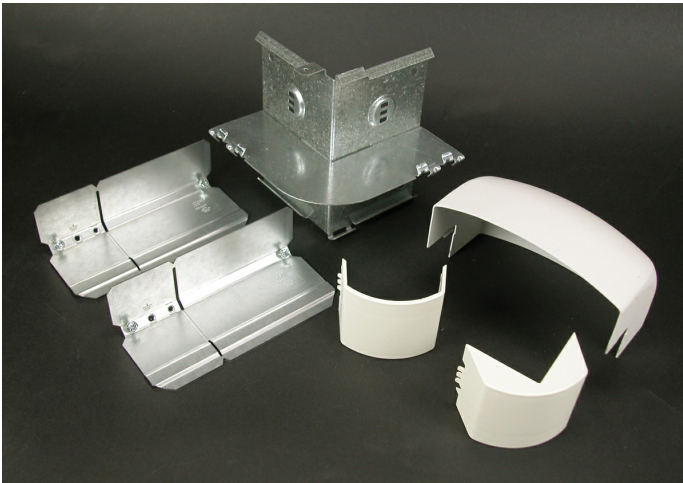

Wiremold
Discontinued - DS4000 External Elbow Fitting
Part No. DS4018-DV

90 degree full capacity divided external elbow that provides a 2'' (51mm) cable bend radius for fiber optic/UTP/STP installations. One pair of DS4001 Couplings included.

Features & Benefits

90 degree full capacity divided external elbow that provides a 2'' (51mm) cable bend radius for fiber optic/UTP/STP installations. One pair of DS4001 Couplings included.

Specifications

General Info

Product Line	Wiremold	Color	Fog White
UPC Number	786776081312	Country Of Origin	United States
Application Sector	Commercial	Standard	cULus Listed Raceway: File E4376 Guide RJBT. Fittings: File E41751 Guide RJPR. Base & Blank Cover: Meets Article 386 of NEC. Meets Section 12-600 of CEC.
Warranty Type	1-Year from Installation or 2-Years from Day of Sale	Type	Raceway