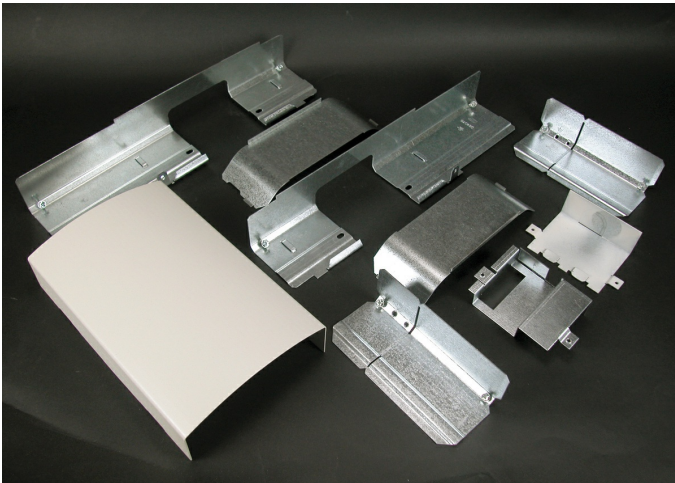

Wiremold
Discontinued - DS4000 Small Obstacle Transition Fitting
Part No. DS4075-DG

Passes DS4000 Series Raceway over previously installed conduit or raceways as large as 2400 Series Raceway. Also creates transition of 500, 700 or 2400D Series Raceway from DS4000 Series Raceway.

Features & Benefits

Passes DS4000 Series Raceway over previously installed conduit or raceways as large as 2400 Series Raceway. Also creates transition of 500, 700 or 2400D Series Raceway from DS4000 Series Raceway.

Specifications

General Info

Product Line	Wiremold	UPC Number	786776081855
Country Of Origin	United States	Application Sector	Commercial
Standard	cULus Listed Raceway: File E4376 Guide RJBT. Fittings: File E41751 Guide RJPR. Base & Blank Cover: Meets Article 386 of NEC. Meets Section 12-600 of CEC.	Type	Raceway