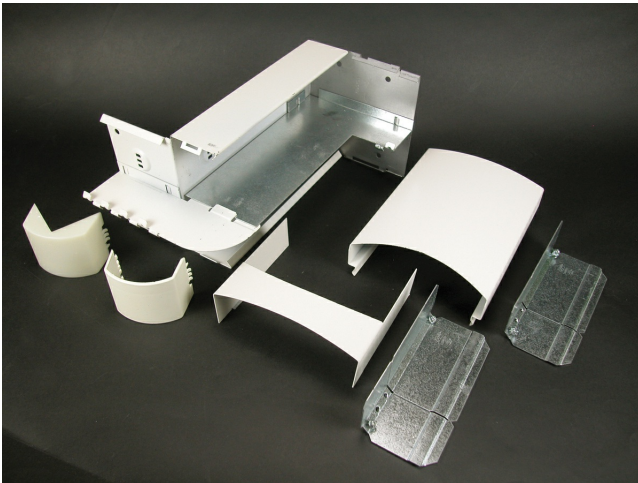

Wiremold
Discontinued - DS4000 Offset Fitting
Part No. DS4075A-DV

Mounts DS4000 Series Raceway around wall offsets and columns with maximum offset depth of 9" (229mm). Minimum Offset: 3" (76mm). Maximum Offset: 9 3/4" (235mm).

Features & Benefits

Mounts DS4000 Series Raceway around wall offsets and columns with maximum offset depth of 9" (229mm). Minimum Offset: 3" (76mm). Maximum Offset: 9 3/4" (235mm).

Specifications

General Info

Product Line	Wiremold	Color	Fog White
UPC Number	786776081374	Country Of Origin	United States
Application Sector	Commercial	Standard	cULus Listed Raceway: File E4376 Guide RJBT. Fittings: File E41751 Guide RJPR. Base & Blank Cover: Meets Article 386 of NEC. Meets Section 12-600 of CEC.
Warranty Type	1-Year from Installation or 2-Years from Day of Sale	Type	Raceway