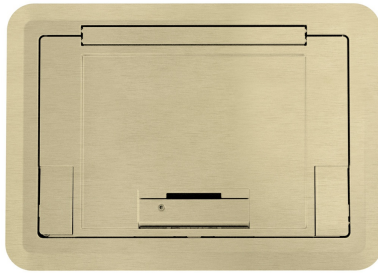

**Wiremold**  
**Evolution Series EFB45 Floor Box Surface Style Cover with Carpet Insert TR**  
 Part No. EFB45CTCSBTR

Low profile cover designed to attach to the EFB45S style floor boxes. Each cover is made of die-cast aluminum and is equipped with a durable hinge which allows the cover to rotate open 180° and two (2) slide egress doors that lock in the open position and automatically close around the cables when the cover is closed. The cover assemblies are designed to work with finished floors such as carpet tile and wood. In order to make the cover assembly flush with the polished concrete or terrazzo floor, the EFB45-CTR (concrete/terrazzo) ring must be used (ring sold separately). The cover assemblies are available in three (3) powder coat finishes: black (BK) gray (GY) and bronze (BZ) and three (3) durable finishes: satin brass (SB) satin nickel (SN) and brushed aluminum (AA)

## Features & Benefits

Die cast aluminum cover assemblies. Floor Box Covers have been designed to work on multiple floor surfaces and are manufactured from die cast aluminum to provide strength and style. Decorative powder coat colors (black gray) and durable finishes (brushed aluminum, satin brass, satin nickel) will complement any room décor.

Auto-close egress doors. Cable egress doors lock in position when open and automatically closes around wires to protect cabling and reduce trip hazards.

Hinge design enables covers to open a full 180° and lie flat on the floor surface with the durability to support a large cover. Provides easy access to all interior modules and activations while reducing tripping hazards.