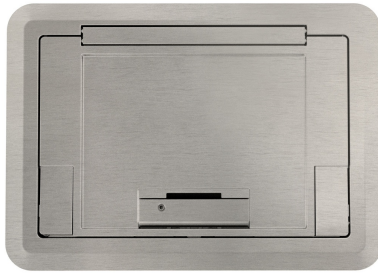

Wiremold
Evolution Series EFB45 Floor Box Surface Style Cover with Carpet Insert TR
 Part No. EFB45CTCSNTR

Low profile cover designed to attach to the EFB45S style floor boxes. Each cover is made of die-cast aluminum and is equipped with a durable hinge which allows the cover to rotate open 180° and two (2) slide egress doors that lock in the open position and automatically close around the cables when the cover is closed. The cover assemblies are designed to work with finished floors such as carpet tile and wood. In order to make the cover assembly flush with the polished concrete or terrazzo floor, the EFB45-CTR (concrete/terrazzo) ring must be used (ring sold separately). The cover assemblies are available in three (3) powder coat finishes: black (BK) gray (GY) and bronze (BZ) and three (3) durable finishes: satin brass (SB) satin nickel (SN) and brushed aluminum (AA)

Features & Benefits

Die cast aluminum cover assemblies. Floor Box Covers have been designed to work on multiple floor surfaces and are manufactured from die cast aluminum to provide strength and style. Decorative powder coat colors (black gray) and durable finishes (brushed aluminum, satin brass, satin nickel) will complement any room décor.

Auto-close egress doors. Cable egress doors lock in position when open and automatically closes around wires to protect cabling and reduce trip hazards.

Hinge design enables covers to open a full 180° and lie flat on the floor surface with the durability to support a large cover. Provides easy access to all interior modules and activations while reducing tripping hazards.