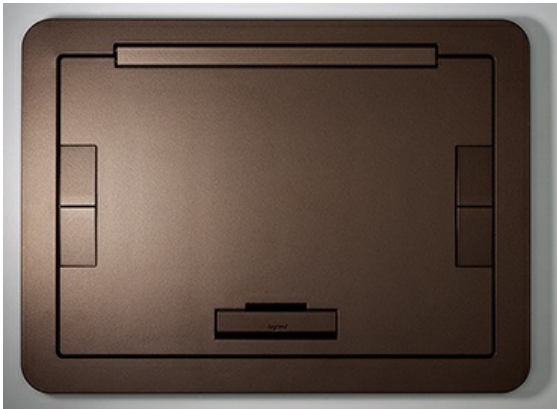

**Wiremold**  
**Evolution Series EFB6, EFB8, EFB10 Floor Box Flush Style Cover with Carpet Insert**  
Part No. EFB6810CTBZ

Low profile cover designed to attach to the Evolution Series 6, 8, and 10-gang floor boxes (EFB6, EFB8, and EFB10). Each cover is made of die-cast aluminum and is equipped with a durable hinge which allows the cover to rotate open 180° and two (2) slide egress doors that lock in the open position and automatically close around the cables when the cover is closed. The cover assemblies are designed to work with finished floors such as carpet tile and wood. In order to make the cover assembly flush with the polished concrete or terrazzo floor, the EFB45-CTR (concrete/terrazzo) ring must be used (ring sold separately). The cover assemblies are available in three (3) powder coat finishes: black (BK) gray (GY) and bronze (BZ) and three (3) durable finishes: satin brass (SB) satin nickel (SN) and brushed aluminum (AA)

## Features & Benefits

Die cast aluminum cover assemblies. Floor Box Covers have been designed to work on multiple floor surfaces and are manufactured from die cast aluminum to provide strength and style. Decorative powder coat colors (black gray) and durable finishes (brushed aluminum, satin brass, satin nickel) will complement any room décor.

Hinge design enables covers to open a full 180° and lie flat on the floor surface with the durability to support a large cover. Provides easy access to all interior modules and activations while reducing tripping hazards.