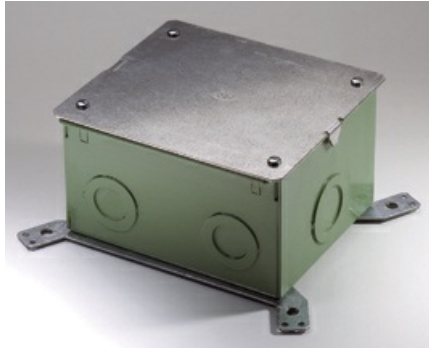

**Wiremold**  
**Evolution™ Series Furniture Feed On-Grade Floor Box**  
Part No. EFBFF-OG

Evolution™ Series Furniture Feed On-Grade Floor Box is for use in on-grade and above grade concrete floor applications. Box is provided with a protective, disposable cover that allows the box to be installed at any point in the construction process. Box is available with an epoxy coating for on-grade applications. Custom options are available upon request. For use with carpet, tile and wood covered floors. NOTE: Not designed for use with bare concrete or terrazzo floors.