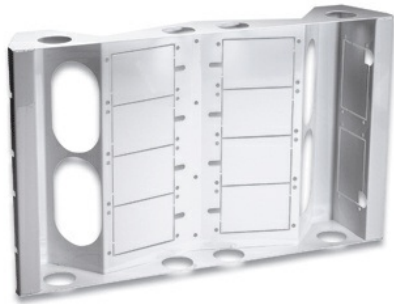

On-Q
Discontinued - Large Wing Mounting Bracket
Part No. F7754

The large wing for concrete construction Enclosures is designed to mount all of your On-Q modules. Telephone, video, networking, camera and audio modules can all be mounted directly in the single size module spaces. Talk about versatility! The Large Wi

Features & Benefits

Allows mounting of 3 single-bay modules

Specifications

General Info

Product Line	On-Q	UPC Number	871744102226
Country Of Origin	United States		
