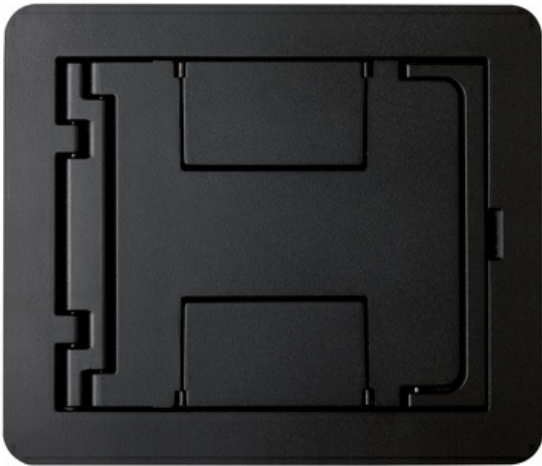

Wiremold
FPBTC - FloorPort Series Blank Cover Assembly
Part No. FPBTCBK-NA

Flanged cover for use in tile or carpet installation. Die-cast aluminum assembly. Lid area is flush with the finished floor, no cutouts provided. TR indicates tamper-resistant version secured with tamper-resistant screw. North American made.

Features & Benefits

Flanged cover for use in tile or carpet installation. Die-cast aluminum assembly. Lid area is flush with the finished floor, no cutouts provided. TR indicates tamper-resistant version secured with tamper-resistant screw. North American made.