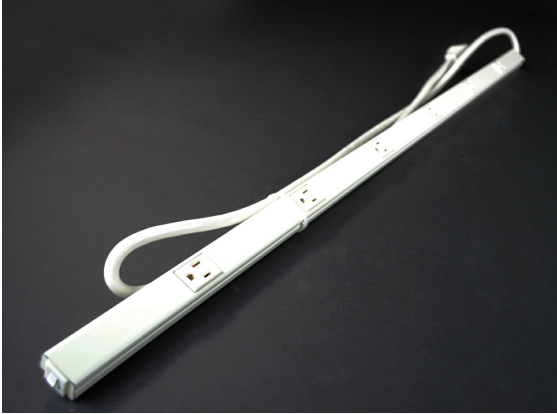

Wiremold
Plug-In Outlet Center Unit / Plug-In Outlet Center Unit / Steel/120V/15A/40 long/6 O/L /6' cord
Part No. G20-C2

Six outlets, steel housing with ivory finish. 6' (1.8m) cord. Length 40" (1m). Receptacle center-to-center 6" (152mm).

Features & Benefits

Six outlets, steel housing with ivory finish. 6' (1.8m) cord. Length 40" (1m). Receptacle center-to-center 6" (152mm).

Specifications

General Info

Product Line	Wiremold	UPC Number	786776090451
Country Of Origin	United States	Number of Receptacles	6

Application Sector	Commercial	Standard	cULus Listed Base & Blank Cover: File E4376 Guide RJBT. Multioutlet Assemblies: File E15191 Guide PVGT. Fittings: File E41751 Guide RJPR. Base & Blank Cover & Plugmold Series w/Snapicoil Haarness: Meets Article 386 of NEC. Meets Section 12-3032 of CEC. cULus Listed Raceway: File E4376 Guide RJBT. Fittings: File E41751 Guide RJPR. Base & Black Cover: Meets Article 386 of NEC. Meets Section 12-600 of CEC.
--------------------	------------	----------	--