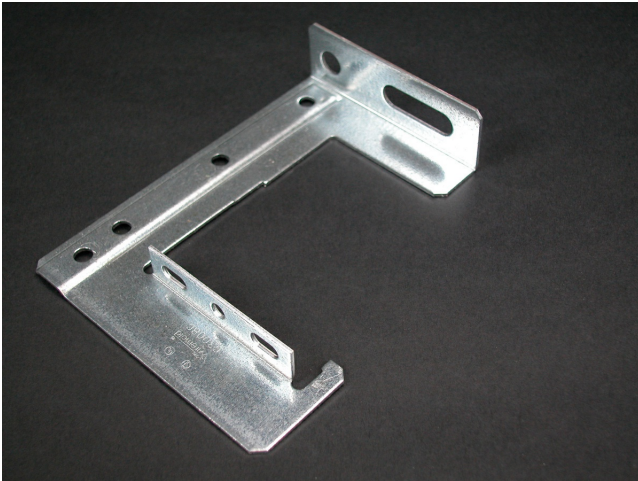

## Wiremold

3000 C-Hanger Fitting  
Part No. G3008C

Suspends 3000 Series Raceway from structural ceilings. Designed for use with 3/8" (9.5mm) threaded rod. Hangers should be installed no more than 5' (1.5m) apart along raceway run. This C-Hanger can be mounted back-to-back for double run of 3000 Series Raceway.

### Features & Benefits

This product meets the material restrictions of RoHS

#### General Info

UPC Number	786776088786	Country Of Origin	United States
Product Line	Wiremold	Application Sector	Commercial
Type	Raceway	Standard	cULus Listed Raceway:File E4376 Guide RJBT. Fittings: File E41751 Guide RJPR. Base & Blank Cover: Meets Article 386 of NEC. Meets Section 12-600 of CEC.