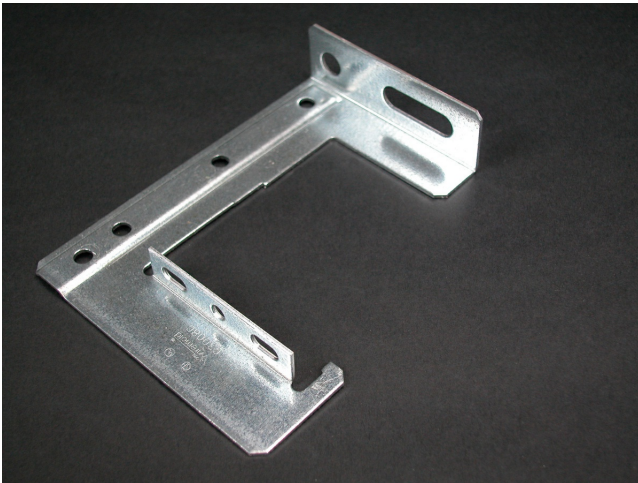

Wiremold  
3000 C-Hanger Fitting  
Part No. G3008C

Suspends 3000 Series Raceway from structural ceilings. Designed for use with 3/8" (9.5mm) threaded rod. Hangers should be installed no more than 5' (1.5m) apart along raceway run. This C-Hanger can be mounted back-to-back for double run of 3000 Series Raceway.

## Features & Benefits

Suspends 3000 Series Raceway from structural ceilings. Designed for use with 3/8" (9.5mm) threaded rod. Hangers should be installed no more than 5' (1.5m) apart along raceway run. This C-Hanger can be mounted back-to-back for double run of 3000 Series Raceway.