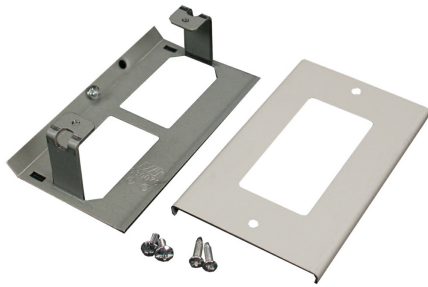

Wiremold  
3000 Rectangular Decorator Receptacle Cover Fitting  
Part No. G3048R

Installs commercially available 15A and 20A rectangular receptacles into 3000 Series Raceway. G3007C Device Bracket included. NOTE: Certified to Canadian Safety Standards for sale in Canada. When ordering these products, change the "V" color prefix to "CV" or the "G" color prefix to "CG" to denote the Canadian versions.

## Features & Benefits

Installs commercially available 15A and 20A rectangular receptacles into 3000 Series Raceway. G3007C Device Bracket included. NOTE: Certified to Canadian Safety Standards for sale in Canada. When ordering these products, change the "V" color prefix to "CV" or the "G" color prefix to "CG" to denote the Canadian versions.

### Dimensions

Product Length US 4.5 in