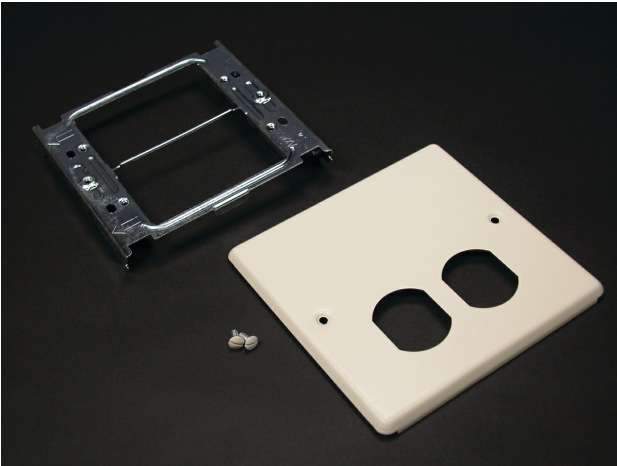

Wiremold
Wiremold 4047 Series Two-Gang Cover One Duplex Receptacle Fitting, Gray
Part No. G4047BX

The Wiremold 4000 Series Raceway is the workhorse of surface cable raceway systems. The multiple channel cable raceway can be divided for multi-service applications and is ideal for all applications requiring a large cable capacity dual service steel raceway. Commercial, institutional and industrial applications all benefit from the Wiremold 4000 Series rigid steel construction and durable Ivory ScuffCoat finish. The Wiremold 4000 Series Raceway is also ideal for municipalities that require either all steel construction or prohibit nonmetallic cable management systems.

Features & Benefits

This product meets the material restrictions of RoHS

Specifications

General Info

Product Line	Wiremold	Color	Gray
UPC Number	786776050714	Country Of Origin	United States
Application Sector	Commercial	Standard	cULus Listed Surface Metal Raceway: File E41751: Guide RJPR
Type	Raceway		

Dimensions

Product Width US	4.75 in	Product Weight US	0.35 lb
Product Volume US	17.81 cu in	Product Depth US	0.75 in
Product Height US	5.0 in		

Buy American Act Compliance

NAFTA	Yes
-------	-----

Additional Information