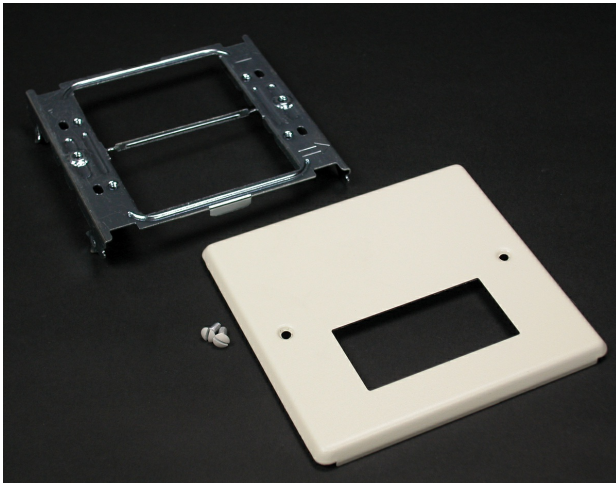

**Wiremold**  
**4047 Two-Gang Cover Rectangular Opening and Modular Furniture**  
Part No. G4047RF

Accepts rectangular GFCI, Surge and Decorator style devices, modular furniture adapters and RJ45s. Does not accept 5507 Series Faceplates. NOTE: Certified to Canadian Safety Standards for sale in Canada. When ordering these products, change the "V" color prefix to "CV" or the "G" color prefix to "CG" to denote the Canadian versions.

## Features & Benefits

Accepts rectangular GFCI, Surge and Decorator style devices, modular furniture adapters and RJ45s. Does not accept 5507 Series Faceplates. NOTE: Certified to Canadian Safety Standards for sale in Canada. When ordering these products, change the "V" color prefix to "CV" or the "G" color prefix to "CG" to denote the Canadian versions.

### Dimensions

Product Width US	4.75 in	Product Length US	5.125 in
------------------	---------	-------------------	----------