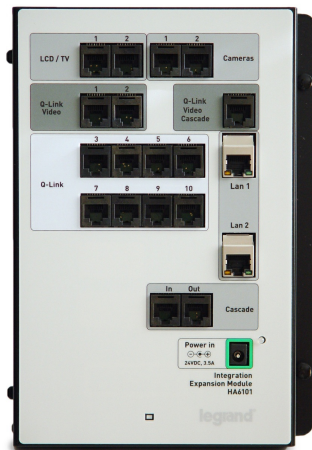

## On-Q Discontinued - Integration Expansion Module Part No. HA6101

Adds up to two additional user interfaces and eight additional Selective Call Intercom locations to your Unity Home System. Up to three Expansion Units can be added for a total of eight discrete user interfaces. Access to a Local Area Network (LAN) is

### Features & Benefits

Connects On-Q broadcast intercom, video door entry, digital audio, and camera solutions as the brain of the Intuity system

Allows for eight additional Selective Call Intercom locations

Requires two network connections, cascade cables and PW1060 power supply