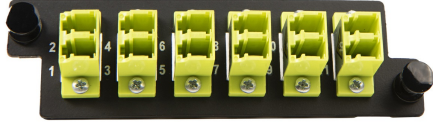

Ortronics
Infinium M4 HDFP Adapter Panel, OM5, 6 LC, Duplex, 12F, Lime
Part No. HDFP-LCD12QC

Infinium HDFP Adapter Panels offer pass through connections and front-loading access. The compact design optimizes space and features fiber port labeling for easier identification. Compatible with Infinium HD-E Rack Mount Fiber Enclosure with M4 Drawer Face.

Features & Benefits

Compact high density design: Optimized space utilization Plunger/grommet fasteners: Quick and easy insertion and removal

Front loading: Easy access to connections

Fiber port labeling: Provides fiber port identification for easier administration

Engineered polymer adapter panel: Rugged, cost-effective design

Specifications

General Info

Product Line	Ortronics	UPC Number	662875025559
--------------	-----------	------------	--------------

Country Of Origin	Mexico
-------------------	--------

Dimensions

Product Width US	4.19 in	Product Depth US	0.66 in
------------------	---------	------------------	---------

Product Height US	1.24 in
-------------------	---------