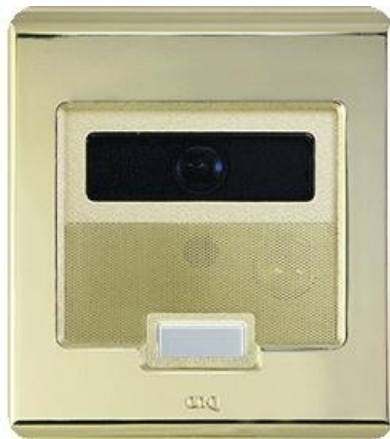

**On-Q**  
**Discontinued - Selective Call Intercom Video Door Unit, Shiny Brass**  
Part No. IC5003SB

This innovative door unit, housed in an attractive weatherproof finish, includes a wide-angle color camera for front door monitoring. When integrated with the On-Q camera system LCD, the doorbell press enables the image from the door unit camera to app

## Features & Benefits

Crisp color image also performs well in low-light conditions.

Includes up to 20 digital door tones.

As part of the Studio Collection this innovative video door unit enhances the curb appeal of any home.

Installs in a standard double gang opening with simple RJ45 plug design for easy installation and troubleshooting.