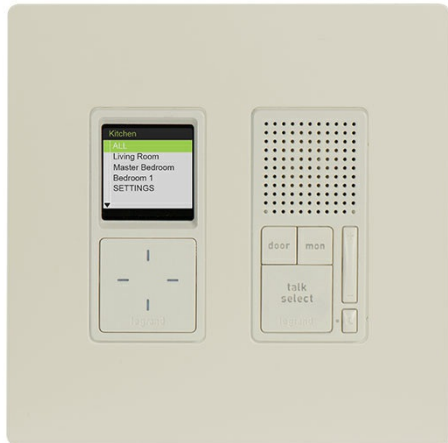

radiant Collection  
**Discontinued - radiant® Selective Call Room Unit, Light Almond**  
 Part No. IC7001LA

The radiant Selective Call Intercom Room Unit delivers convenient room-to-room communication in up to 32 locations, all from an in-wall control point. The IC7001's high-resolution LCD screen and customizable room naming offer intuitive navig

## Features & Benefits

- Everything you need for 4 rooms of Intercom: (4) Selective Call room units, (4) 2-gang radiant® screwless wall plates, (1) 8-location distribution module and (1) 30 watt power supply
- Support for calling, hands-free replying, monitoring, do not disturb and mute
- High resolution color LCD display with intuitive navigation
- Custom room names for a truly personalized user experience
- Room grouping and broadcast for easy calling of multiple locations at once
- Hands-free Call Reply
- Part of the radiant Collection
- Supports three simultaneous conversations