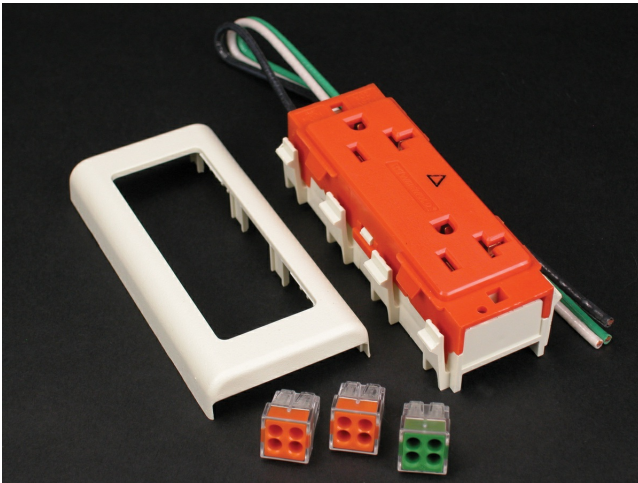

Wiremold  
2400 20A Isolated Ground Duplex Receptacle Fitting  
Part No. IG2427GT

3-Wire 125V NEMA 5-20R orange receptacle. Includes 10 1/2" (267mm) pigtailed wires and inline splice connectors.

## Features & Benefits

3-Wire 125V NEMA 5-20R orange receptacle. Includes 10 1/2" (267mm) pigtailed wires and inline splice connectors.

### General Info

Product Line	Wiremold	UPC Number	786776155617
Country Of Origin	United States	Application Sector	Residential/Commercial
Standard	cULus Listed Raceway: FileE4376 Guide RJBT. Fittings: File E41751 Guide RJPR. Base & Blank Cover: Meets Article 386 of NEC. Meets Section 12-600 of CEC.	Type	Raceway