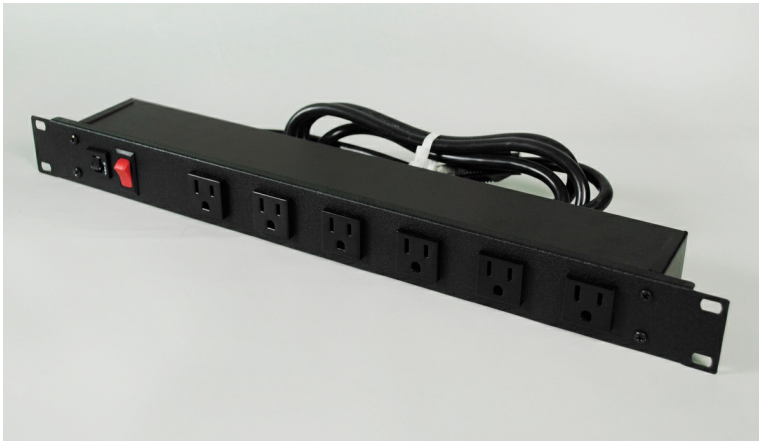

Wiremold  
Rack Mount 120V/15A/6 front 90 degree O/L /lighted switch/6' cord  
Part No. J60B0B-90

Six front outlets, 15A, receptacles rotated 90 degrees and spaced to accommodate transformers. 6' (1.8m) cord. Receptacle center-to-center 1 1/2" (38mm).

## Features & Benefits

Six front 20A outlets, 6' (1.8m) cord. Receptacle center-to-center 1 1/2" (38mm).

### Dimensions

Product Width US	1.75 in	Product Depth US	2.57 in
Product Length US	19.0 in		