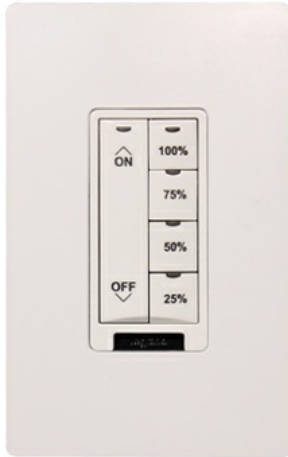

Wattstopper  
**Discontinued - SCENE SWITCH 2 BUTTON PADDLE ENGRAVED - ON OFF - BLACK**  
Part No. LMSW-102-B-ENG1

LMSW-100 Series Digital Wall Switches are low voltage devices for energy-saving manual on/ off control of one or more loads from one or more locations. They are part of a Digital Lighting Management (DLM) system and can control any load(s) connected to DLM room controllers.

### 1-Button Wall Switch

LMSW-100 Series Digital Wall Switches are low voltage devices for energy-saving manual on/ off control of one or more loads from one or more locations

They are part of a Digital Lighting Management (DLM) system and can control any load(s) connected to DLM room controllers

### General Info

Product Line	Wattstopper	Color	Black
Finish	Glossy	UPC Number	754182946440
Country Of Origin	China	Product Series	LMSW
Switch Type	Push	Number of Switches	2
Application Sector	Commercial	Standard	UL, cUL, FCC part 15, RoHS
Warranty Type	5-Year	Type	Switch