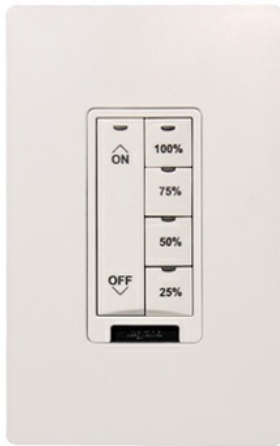

**Wattstopper**  
**Discontinued - DLM Pre-Engraved Wall Switch, 2-Button w/IR, ON/OFF w/Arrows, Lt. Almond**  
 Part No. LMSW-102-LA-ENG2

LMSW-100 Series Digital Wall Switches are low voltage devices for energy-saving manual on/ off control of one or more loads from one or more locations. They are part of a Digital Lighting Management (DLM) system and can control any load(s) connected to DLM room controllers.

### 2-Button Wall Switch

LMSW-100 Series Digital Wall Switches are low voltage devices for energy-saving manual on/ off control of one or more loads from one or more locations

They are part of a Digital Lighting Management (DLM) system and can control any load(s) connected to DLM room Low voltage pushbutton switches for control of multiple loads controllers

### Dimensions

---

Product Width US	1.8 in	Product Weight US	0.1861 lb
Product Volume US	19.845 cu in	Product Depth US	1.6 in
Product Height US	4.2 in		

---