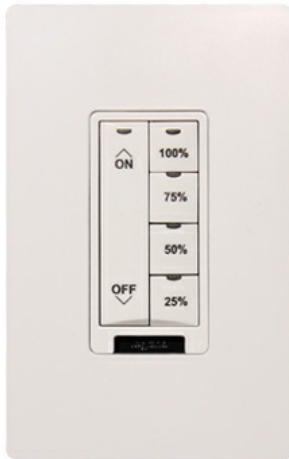

Wattstopper
Discontinued - SCENE SWITCH 2 BUTTON PADDLE ENGRAVED - ON OFF - WHITE
Part No. LMSW-102-W-ENG1

LMSW-100 Series Digital Wall Switches are low voltage devices for energy-saving manual on/ off control of one or more loads from one or more locations. They are part of a Digital Lighting Management (DLM) system and can control any load(s) connected to DLM room controllers.

Features & Benefits

1-Button Wall Switch

LMSW-100 Series Digital Wall Switches are low voltage devices for energy-saving manual on/ off control of one or more loads from one or more locations

They are part of a Digital Lighting Management (DLM) system and can control any load(s) connected to DLM room controllers

Low voltage pushbutton switches for control of multiple loads

Each button can control individual or multiple loads, or one scene

Plug to other components using Cat 5e cable and RJ45 connectors eliminating wiring errors

Product Line	Wattstopper	Color	White
Finish	Glossy	UPC Number	754182945399
Country Of Origin	China	Product Series	LMSW
Switch Type	Push	Number of Switches	2
Application Sector	Commercial	Standard	UL, cUL, FCC part 15, RoHS
Warranty Type	5-Year	Type	Switch