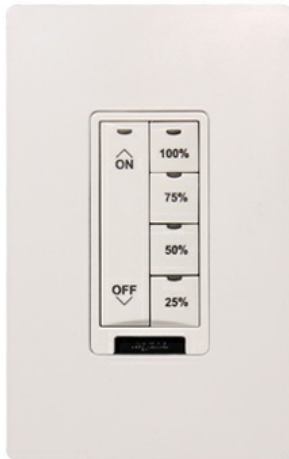

**Wattstopper**  
**Discontinued - SCENE SWITCH 5 ENGRAVED - ON OFF SCENES MEETING - GRAY**  
Part No. LMSW-105-G-ENG3

LMSW-100 Series Digital Wall Switches are low voltage devices for energy-saving manual on/ off control of one or more loads from one or more locations. They are part of a Digital Lighting Management (DLM) system and can control any load(s) connected to DLM room controllers.

### 5-Button Wall Switch

LMSW-100 Series Digital Wall Switches are low voltage devices for energy-saving manual on/ off control of one or more loads from one or more locations

They are part of a Digital Lighting Management (DLM) system and can control any load(s) connected to DLM room controllers

### General Info

Product Line	Wattstopper	Color	Gray
Finish	Glossy	UPC Number	754182946211
Country Of Origin	China	Product Series	LMSW
Switch Type	Push	Number of Switches	5
Application Sector	Commercial	Standard	UL, cUL, FCC part 15, RoHS
Warranty Type	5-Year	Type	Switch

## Dimensions

---

Product Width US	1.8 in	Product Weight US	0.1861 lb
Product Volume US	19.845 cu in	Product Depth US	1.6 in
Product Height US	4.2 in		

---