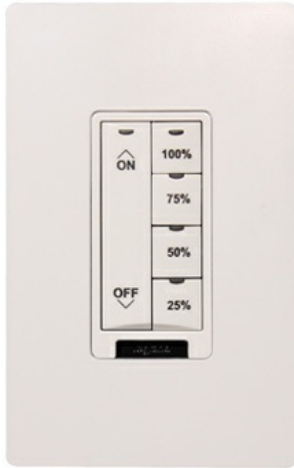

Wattstopper
Discontinued - DLM Pre-Eng Color Control Timer Switch, Black
 Part No. LMTS-101-CCT-B-ENG1

The LMTS-101-CCT from Wattstopper allows building occupants to enjoy the benefits of Human Centric Lighting by automatically adjusting Correlated Color Temperature (CCT) on a scheduled cycle throughout the day. It can make any building environment feel more visually comfortable by automatically replicating the inviting feeling of natural daylight, but is especially well-suited for commercial offices, healthcare, and educational facilities. The interface is designed to work with light fixtures that are enabled for tunable white with Blanco and Araya logic modules (also from Wattstopper). Notes: Switches do not include face plates. Order decorator style plate separately.

Features & Benefits

Low Voltage CCT Timer Switch	The LMTS-101-CCT from Wattstopper allows building occupants to enjoy the benefits of Human Centric Lighting by automatically adjusting Correlated Color Temperature (CCT) on a scheduled cycle throughout the day. It can make any building environment feel more visually comfortable by automatically replicating the inviting feeling of natural daylight, but is especially well-suited for commercial offices, healthcare, and educational facilities. The interface is designed to work with light fixtures that are enabled for tunable white with Blanco and Araya logic modules (also from Wattstopper). Notes: Switches do not include face plates. Order decorator style plate separately.
Sleek single gang device fits decorator wall plates	Programming buttons hidden behind override button
Low-profile styling with the choice of five decorator colors and compatible with decorator wall plates	High resolution screen for all schedule entries
LED indicator for visibility in darkened rooms	Programmable button to manually control connected load or override the schedule